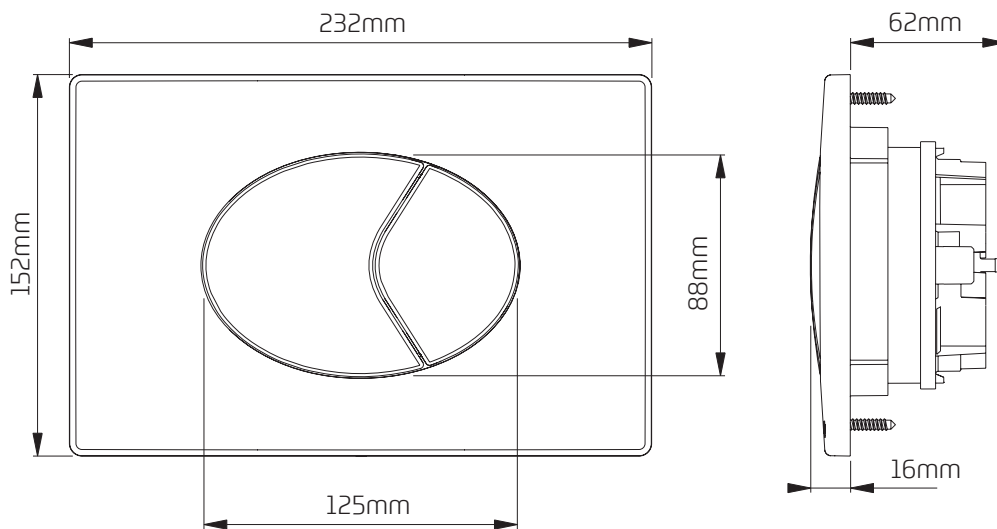

Applications

Designed for use with Dudley Vantage and Miniflo concealed cisterns and Illusion A and V wall hung sanitary ware frames.

Water Saving

Dual flush operation for full and water saving reduced flush.

Features

- ~ Dual flush
- ~ Smooth pneumatic operation
- ~ Chrome plated finish
- ~ Can be positioned up to 250mm away from the cistern
- ~ Available in other colours - please enquire.

Dimensional Data

Technical Data

Operation	Pneumatic
Pneumatic Tube Length	750mm
Required Aperture	205mm x 116mm
Mounting Options	IPS Panelling, Furniture, Walls
Material	ABS
Code	322903